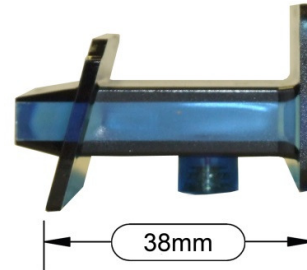

Bezel Kit with LED
YELLOW
Straight flange, long
nose with LED PCB

100-00199-101

Bezel Kit with LED
BLUE
Straight flange, long
nose with LED PCB

3. Angled-flange (slant-top) bezel & kit

Colour options

130-00021-100

Bezel, angled-flange
YELLOW

130-00021-102

Bezel, angled-flange
BLUE

Kit options

100-00214-100

Bezel Kit with LED
YELLOW
Angled-flange
with LED PCB

100-00214-102

Bezel Kit with LED
BLUE
Angled-flange
with LED PCB